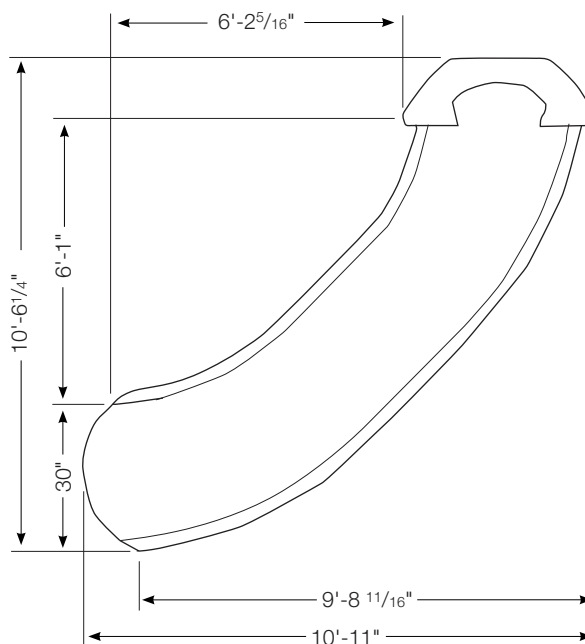

Flume Details

All S.R. Smith, LLC swimming pool slides fully comply with Consumer Products Safety Commission (CPSC) mandatory safety Standard for Swimming Pool Slides (16 CFR 1207) and are certified by independent third party testing labs. The installer or end-user is responsible for complying with local building codes for the location, installation, construction or assembly of these slides. S.R. Smith, LLC makes no representations that the location, installation, construction or assembly of its slides meet local building codes.