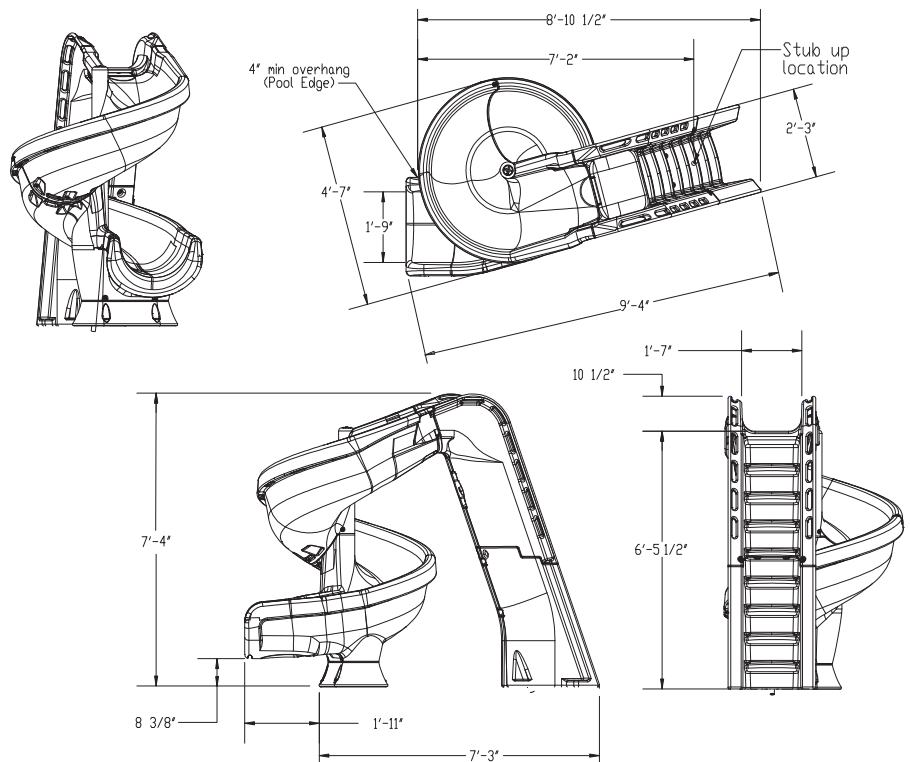

helix™ New!

Add an all-in-one 360° adventure ride and a beautiful fountain feature to your backyard.

- 7'4" in height (6'5 1/2" to seat)
- 360° corkscrew flume
- Accommodates sliders up to 250 lbs/113kg
- Sturdy rotomolded construction – for strength and durability
- Enclosed ladder and molded handrail design for maximum safety
- Designed for quick and easy assembly
- 20 gpm water delivery system can be plumbed through the pool's return line or connected to a garden hose
- Simple deck mounted installation – no anchors required
- Intended for use on in-ground swimming pools only

Slide Color

SANDSTONE

GRAY GRANITE*

Due to printing technology, actual color may differ.

* Gray Granite slides are not an exact match with Gray Granite diving boards & stands due to differences in material. Please consult your sales representative for more details.

Adult supervision required at all times when children are using this slide.

Model No.	Description	Shipping			
		Weight	Length	Width	Height
640-209-58124	Gray Granite*	350 lbs	92"	65"	48"
640-209-58123	Sandstone				

* Gray Granite slides are not an exact match with Gray Granite diving boards & stands due to differences in material. Please consult your sales representative for more details.

Flume Details

All S.R. Smith, LLC swimming pool slides fully comply with Consumer Products Safety Commission (CPSC) mandatory safety Standard for Swimming Pool Slides (16 CFR 1207) and are certified by independent third party testing labs. The installer or end-user is responsible for complying with local building codes for the location, installation, construction or assembly of these slides. S.R. Smith, LLC makes no representations that the location, installation, construction or assembly of its slides meet local building codes.