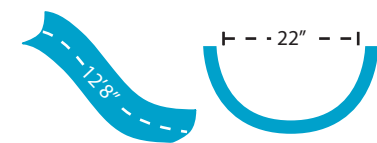

Flume Details

All S.R. Smith, LLC swimming pool slides fully comply with Consumer Products Safety Commission (CPSC) mandatory safety Standard for Swimming Pool Slides (16 CFR 1207) and are certified by independent third party testing labs. The installer or end-user is responsible for complying with local building codes for the location, installation, construction or assembly of these slides. S.R. Smith, LLC makes no representations that the location, installation, construction or assembly of its slides meet local building codes.