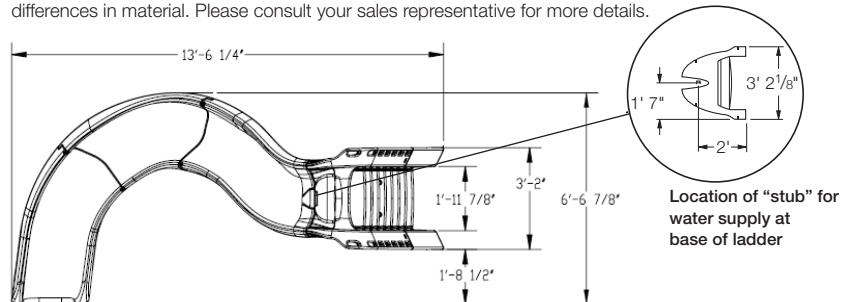

Slide Color

SANDSTONE

GRAY GRANITE*

Due to printing technology, actual color may differ.

* Gray Granite slides are not an exact match with Gray Granite diving boards & stands due to differences in material. Please consult your sales representative for more details.

Adult supervision required at all times when children are using this slide.

This thrill-ride pool slide is designed with curves and dips that guarantee hours of fun for the entire family.

- 8'7" in height (7'1⁵/₈" to seat)
- Available with a right or left curved flume
- Accommodates sliders up to 275 lbs/124kg
- Sturdy rotomolded construction for strength and durability
- Enclosed ladder and molded handrail design for maximum safety
- Designed for quick and easy assembly
- 25 gpm water delivery system can be plumbed through the pool's return line or connected to a garden hose
- Simple deck mounted installation – no anchors required
- Intended for use on in-ground swimming pools only

Model No.	Description	Shipping			
		Weight	Length	Width	Height
688-209-58123	Sandstone, Right Curve	350 lbs	56"	40"	107"
688-209-58223	Sandstone, Left Curve				
688-209-58124	Gray Granite*, Right Curve				
688-209-58224	Gray Granite*, Left Curve				

* Gray Granite slides are not an exact match with Gray Granite diving boards & stands due to differences in material. Please consult your sales representative for more details.