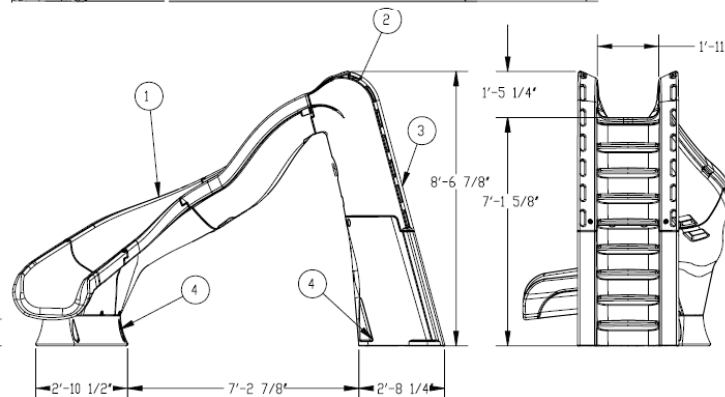

Slide Color

SANDSTONE

GRAY GRANITE*

Due to printing technology, actual color may differ.

* Gray Granite slides are not an exact match with Gray Granite diving boards & stands due to differences in material. Please consult your sales representative for more details.

Adult supervision required at all times when children are using this slide.

This thrill-ride pool slide is designed with curves and dips that guarantee hours of fun for the entire family.

- 8'7" in height (7'1⁵/₈" to seat)
- Available with a right or left curved flume
- Accommodates sliders up to 275 lbs/124kg
- Sturdy rotomolded construction for strength and durability
- Enclosed ladder and molded handrail design for maximum safety
- Designed for quick and easy assembly
- 25 gpm water delivery system can be plumbed through the pool's return line or connected to a garden hose
- Simple deck mounted installation – no anchors required
- Intended for use on in-ground swimming pools only

Model No.	Description	Shipping			
		Weight	Length	Width	Height
688-209-58123	Sandstone, Right Curve	350 lbs	56"	40"	107"
688-209-58223	Sandstone, Left Curve				
688-209-58124	Gray Granite*, Right Curve				
688-209-58224	Gray Granite*, Left Curve				

* Gray Granite slides are not an exact match with Gray Granite diving boards & stands due to differences in material. Please consult your sales representative for more details.